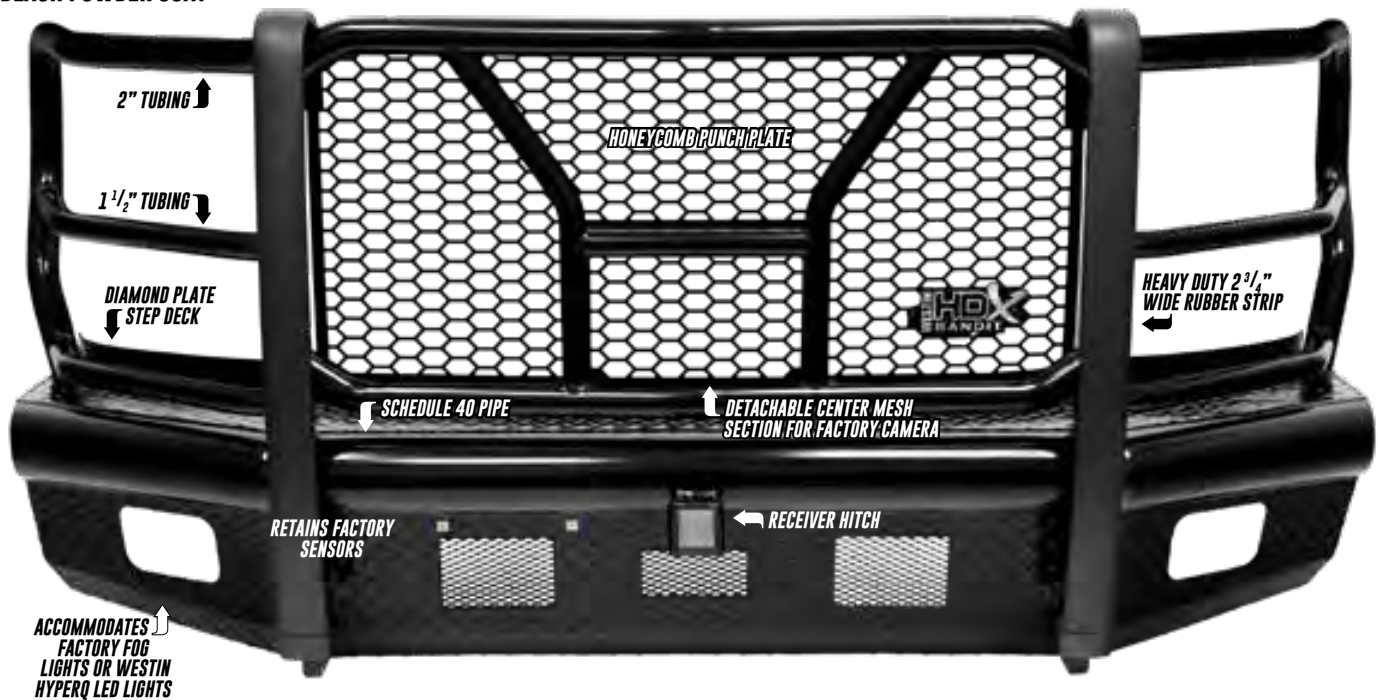

## NEW HDX BANDIT BUMPERS BLACK POWDER COAT

- » Protects vehicle from damage against wildlife and road debris
- » Provides added safety to driver and vehicle
- » Heavy duty diamond plate steel
- » Constructed of schedule 40 steel pipe
- » Honeycomb mesh provides protection
- » Heavy duty 2 3/4" wide upright rubber strips
- » 1 1/2" headlight protection tubes
- » 2" tube full wraparound wings ties into bumper
- » Metal mesh screen allows maximum air flow to intercooler or radiator area
- » Removable mesh screen for adaptive cruise control (late model Ford only)
- » Removable center mesh for factory camera option (late model Ford only)
- » Has provisions for factory parking sensors (late Chevrolet and Ram)
- » Built-in 2" receiver hitch
- » (2) heavy duty 9,500 lbs bow shackle mounts
- » 15/16" diameter shackle mount hole
- » Compatible for factory fog lamps or LED post mount lights
- » Custom die-cast riveted logo badge
- » Mounting provisions for license plate
- » Hardware and mounting brackets included
- » Bolt-on installation - no drilling required