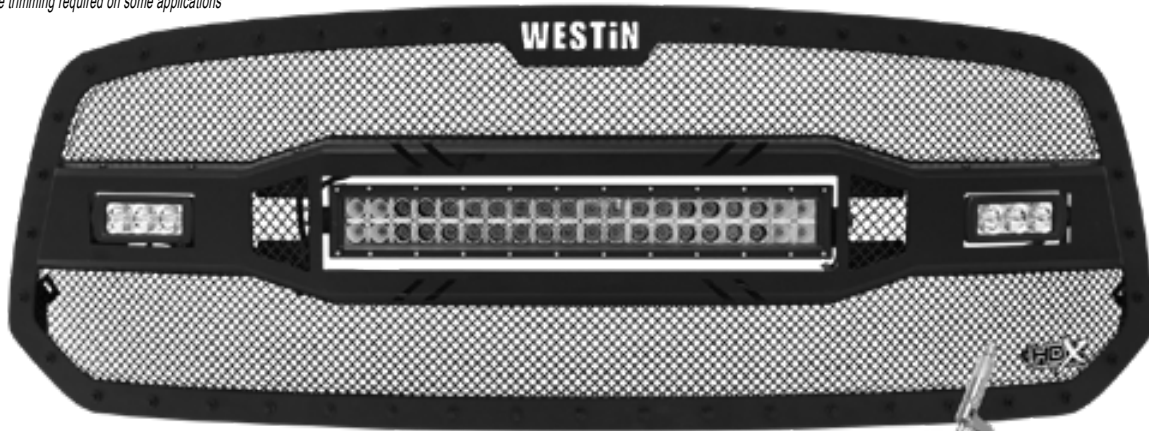

PATENT PENDING

HDX LED GRILLE

TEXTURED BLACK

- » 11 gauge steel frame with laser cut Westin logo
- » (1) double row combo LED light bar
- » Includes (2) flood or spot single row LED light bars*
- » Includes wiring harness
- » 16 gauge steel light housing

- » Adjustable center LED bar lets you direct light beam
- » Form fitted mesh grille
- » Outer grille frame features torx head accents
- » Bolt-on installation - no drilling required on most applications

FINISH: Textured Black
MATERIAL: E-Coated Steel
WARRANTY: 5 Year
LED WARRANTY: Limited Lifetime

*LED light beam configuration varies by application.
Note: Grille trimming required on some applications

WIRING HARNESS INCLUDED

SEMA BEST NEW EXTERIOR ACCESSORY PRODUCT

START	END	MAKE	MODEL	POWER OUTPUT	BEAM TYPE	LEDS	RAW LUMENS	BEAM DISTANCE	OPERATING VOLTAGE	LIGHT ROW	TEXTURE BLACK
2015	2020	Chevrolet	Colorado (Excl ZR2 Model)	72 30	Combo Flood	24 x 3W Cree 6 x 5W Cree	6480 2980	610 299	9V-30V 9V-30V	Double Single	34-1025
2019	2020	Chevrolet	Silverado LD	120 30	Combo Flood	40 x 3W Cree 6 x 5W Cree	10800 2980	849 299	9V-30V 9V-30V	Double Single	34-1005
2016	2018	Chevrolet	Silverado 1500	120 30	Combo Flood	40 x 3W Cree 6 x 5W Cree	10800 2980	849 299	9V-30V 9V-30V	Double Single	34-1005
2015	2018	Chevrolet	Silverado 2500/3500^{2,3}	120 30	Combo Flood	40 x 3W Cree 6 x 5W Cree	10800 2980	849 299	9V-30V 9V-30V	Double Single	34-1015
2019	2019	Dodge	Ram 1500 Classic (Excl. Rebel)¹	120 9	Combo Spot	40 x 3W Osram 3 x 3W Osram	4050 810	3379 1227	9V-30V 9V-30V	Double Single	34-1035
2013	2018	Dodge	Ram 1500 (Excl Rebel)¹	120 9	Combo Spot	40 x 3W Osram 3 x 3W Osram	4050 810	3379 1227	9V-30V 9V-30V	Double Single	34-1035
2019	2020	Dodge	Ram 1500 (Excl. 2019 Ram 1500 Classic)(Excl. Rebel)^{2,6}	120 9	Combo Spot	40 x 3W Osram 3 x 3W Osram	4050 810	3379 1227	9V-30V 9V-30V	Double Single	34-1145
2013	2018	Dodge	Ram 2500/3500HD	120 9	Combo Spot	40 x 3W Osram 3 x 3W Osram	4050 810	3379 1227	9V-30V 9V-30V	Double Single	34-1095
2017	2019	Ford	F-150 Raptor	120 30	Combo Flood	40 x 3W Cree 6 x 5W Cree	10800 2980	849 299	9V-30V 9V-30V	Double Single	34-1165
2015	2017	Ford	F-150 (Excl Raptor)⁴	120 30	Combo Flood	40 x 3W Cree 6 x 5W Cree	10800 2980	849 299	9V-30V 9V-30V	Double Single	34-1045
2018	2020	Ford	F-150⁴	120 30	Combo Flood	40 x 3W Cree 6 x 5W Cree	10800 2980	849 299	9V-30V 9V-30V	Double Single	34-1105
2017	2020	Ford	F-250/350	120 30	Combo Flood	40 x 3W Cree 6 x 5W Cree	10800 2980	849 299	9V-30V 9V-30V	Double Single	34-1055
2019	2019	Ford	Ranger	TBD TBD	TBD TBD	TBD TBD	TBD TBD	TBD TBD	TBD TBD	TBD TBD	TBD TBD
2018	2020	Jeep	Wrangler JL	45 Watts	Combo	15	4050	2000	12V	Single Row	34-1115
2016	2019	Nissan	Titan XD	120 30	Combo Flood	40 x 3W Osram 6 x 5W Cree	4050 2980	3379 299	9V-30V 9V-30V	Double Single	34-1085
2019	2019	Ram	1500 (Excl. 2019 Ram 1500 Classic)(Excl. Rebel)^{2,6}	120 9	Combo Spot	40 x 3W Osram 3 x 3W Osram	4050 810	3379 1227	9V-30V 9V-30V	Double Single	34-1145
2019	2019	Ram	1500 Classic (Excl Rebel)¹	120 9	Combo Spot	40 x 3W Osram 3 x 3W Osram	4050 810	3379 1227	9V-30V 9V-30V	Double Single	34-1035
2013	2018	Ram	1500 (Excl Rebel)¹	120 9	Combo Spot	40 x 3W Osram 3 x 3W Osram	4050 810	3379 1227	9V-30V 9V-30V	Double Single	34-1035
2013	2018	Ram	2500/3500HD	120 9	Combo Spot	40 x 3W Osram 3 x 3W Osram	4050 810	3379 1227	9V-30V 9V-30V	Double Single	34-1095
2014	2019	Toyota	4Runner SR5/Trail/TRD/TRD Pro (Excl. Limited & Nightshade)⁵	TBD TBD	TBD TBD	TBD TBD	TBD TBD	TBD TBD	TBD TBD	TBD TBD	TBD TBD
2016	2020	Toyota	Tacoma⁵	72 30	Combo Flood	24 x 3W Cree 6 x 5W Cree	6480 2980	610 299	9V-30V 9V-30V	Double Single	34-1065
2014	2020	Toyota	Tundra⁵	120 30	Combo Flood	40 x 3W Cree 6 x 5W Cree	10800 2980	849 299	9V-30V 9V-30V	Double Single	34-1075