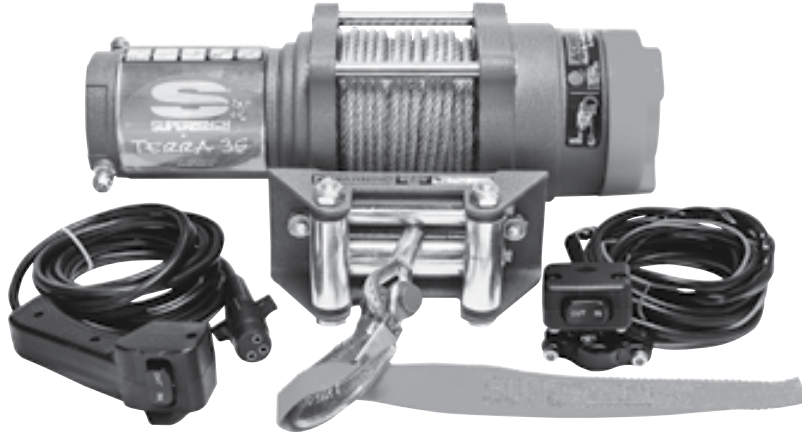

both a 10' sealed handheld remote as well as a sealed handle bar mounted rocker switch. Features gears that are 2x as wide as the next competitor. This means far better engagement plus longer life.