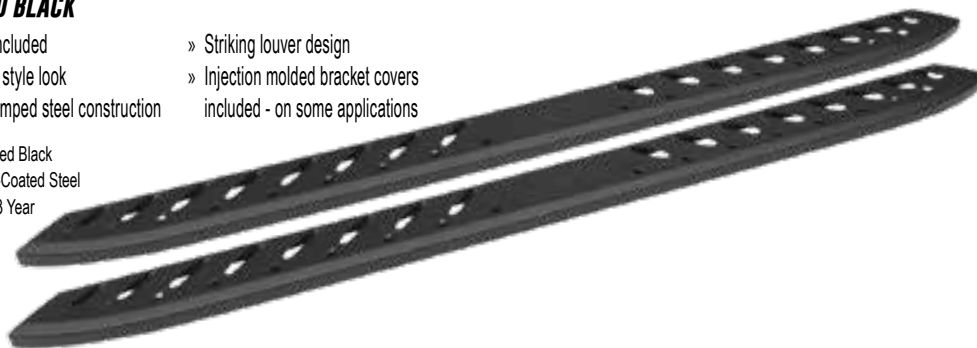

RUNNING BOARDS

WESTIN®

THRASHER RUNNING BOARDS

TEXTURED BLACK

- » Mount kit included
- » Pre-runner style look
- » 1-piece stamped steel construction
- » Striking louver design
- » Injection molded bracket covers included - on some applications

FINISH: Textured Black
MATERIAL: E-Coated Steel
WARRANTY: 3 Year

INCLUDES INJECTION MOLDED BRACKET COVERS

START	END	MAKE	MODEL	LENGTH	TEXTURED BLACK
2015	2020	Chevrolet	Colorado Crew Cab	77	28-81015
2015	2020	Chevrolet	Colorado Extended Cab	68	28-81005
2019	2020	Chevrolet	Silverado 1500 Crew Cab (Excl. 2019 Silverado LD)	-	28-81275
2007	2018	Chevrolet	Silverado 1500 Crew Cab (Excl Classic)³	86	28-81035
2019	2020	Chevrolet	Silverado 1500 Double Cab (Excl. 2019 Silverado LD)	77	28-81265
2007	2018	Chevrolet	Silverado 1500 Extended/Double Cab (Excl Classic)³	77	28-81025
2020	2020	Chevrolet	Silverado 2500/3500 Double Cab	77	28-81265
2020	2020	Chevrolet	Silverado 2500/3500 Crew Cab	86	28-81035
2007	2019	Chevrolet	Silverado 2500/3500HD Crew Cab (Excl Classic)³	86	28-81035
2007	2019	Chevrolet	Silverado 2500/3500HD Extended/Double Cab (Excl Classic)³	77	28-81025
2019	2019	Chevrolet	Silverado LD Double Cab³	77	28-81025
2019	2019	Dodge	Ram 1500 Classic Crew Cab²	86	28-81055
2019	2019	Dodge	Ram 1500 Classic Quad Cab²	77	28-81045
2009	2018	Dodge	Ram 1500 Crew Cab²	86	28-81055
2009	2018	Dodge	Ram 1500 Quad Cab²	77	28-81045
2010	2020	Dodge	Ram 2500/3500 Crew Cab^{2,6}	86	28-81055
2015	2020	Ford	F-150 SuperCab	80	28-81085
2004	2014	Ford	F-150 SuperCab¹	77	28-81065
2015	2020	Ford	F-150 SuperCrew	91	28-81095
2009	2014	Ford	F-150 SuperCrew^{4,5}	86	28-81075
2017	2020	Ford	F-250/350 Crew Cab	91	28-81095
2017	2020	Ford	F-250/350 Super Cab	80	28-81085
1999	2016	Ford	F-250/350/450/550 Crew Cab	91	28-81115
1999	2016	Ford	F-250/350/450/550 SuperCab	77	28-81105
2015	2020	GMC	Canyon Crew Cab	77	28-81015
2015	2020	GMC	Canyon Extended Cab	68	28-81005
2019	2020	GMC	Sierra 1500 Crew Cab (Excl. 2019 Sierra 1500 Limited)	-	28-81275
2007	2018	GMC	Sierra 1500 Crew Cab (Excl Classic)³	86	28-81035
2019	2020	GMC	Sierra 1500 Double Cab (Excl. 2019 Sierra 1500 Limited)	77	28-81265
2007	2018	GMC	Sierra 1500 Extended/Double Cab (Excl Classic)³	77	28-81025
2019	2019	GMC	Sierra 1500 Limited Double Cab³	77	28-81025
2007	2018	GMC	Sierra 2500/3500HD Crew Cab (Excl Classic)³	86	28-81035
2007	2019	GMC	Sierra 2500/3500HD Extended/Double Cab (Excl Classic)³	77	28-81025
2017	2020	Nissan	Titan Crew Cab	86	28-81165
2016	2020	Nissan	Titan XD Crew Cab	86	28-81165
2019	2019	Ram	1500 Classic Crew Cab²	86	28-81055
2019	2019	Ram	1500 Classic Quad Cab²	77	28-81045
2009	2018	Ram	Ram 1500 Crew Cab²	86	28-81055
2009	2018	Ram	Ram 1500 Quad Cab²	77	28-81045
2010	2020	Ram	Ram 2500/3500 Crew Cab^{2,6}	86	28-81055
2005	2020	Toyota	Tacoma Access Cab	68	28-81125
2005	2020	Toyota	Tacoma Double Cab	80'	28-81135
2007	2020	Toyota	Tundra CrewMax	91	28-81155
2007	2020	Toyota	Tundra Double Cab	80	28-81145

FOOTNOTES:

1. Excludes "Heritage Edition" 2. 2012 and older vehicles require drilling to pinch weld 3. Excludes "Classic Models" 4. Excludes Raptor 5. Excludes Harley Davidson 6. Exclude Chassis Cab w/DEF Tank