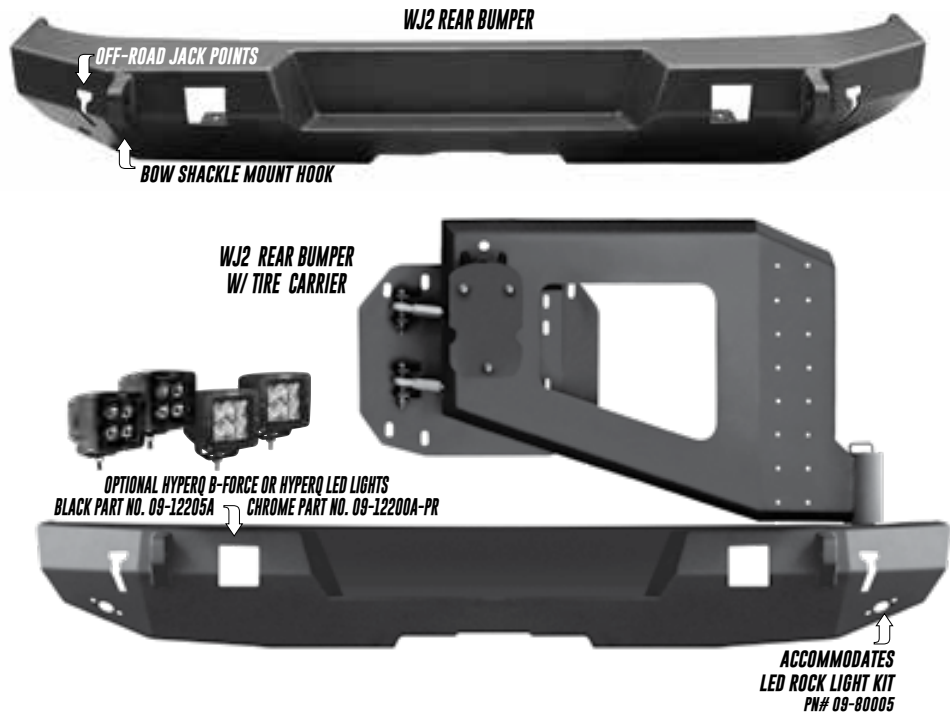

WJ2 REAR BUMPER

- » 3/16" plate steel construction
- » 8 gauge tire carrier
- » Carrier opens and closes with tailgate
- » Bumper designed to work with or without factory or Westin hitches
- » Tapered roller bearings and 2 turnbuckle heim links improve carrier rigidity
- » Bolt-on spindle allows adjustment of carrier separate from bumper
- » Bottom frame mount prevents bumper from rotating
- » Integrated recovery shackle mount points
- » Auxiliary Light mount points for post mount square lights
- » Rock light mount points on lower bumper corners
- » 2 off-road jack points
- » Bolt-on installation - no drilling required
- » Includes bumper, mounting hardware and install instructions

FINISH: Textured Black
MATERIAL: E-Coated Steel
WARRANTY: 3 Year

JL WJ2 REAR BUMPER INCLUDES:

- FACTORY BACKUP CAMERA RELOCATION KIT
- SIDE QUARTER PANEL COVER PLATES
- TOWING PLUG RELOCATOR BRACKET

WINCHES & ACCESSORIES PAGES 107-129