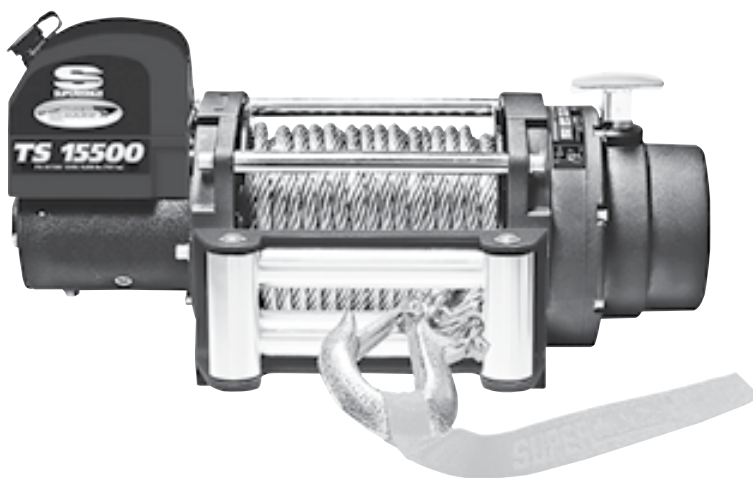

TIGER SHARK 15500

WIRE ROPE

FEATURES:

- Rated line pull of 15,500 lbs
- 5.7 HP motor
- 4-Stage planetary gearing with 518:1 ratio
- Weather sealed solenoid
- Ergonomic pull and turn freespool
- Wire rope measures 29/64" x 92'
- Heavy-duty, clevis pinned, latched hook
- Stainless steel 4-way roller fairlead
- Rugged handheld remote control

MECHANICAL WARRANTY: Limited Lifetime
ELECTRONIC WARRANTY: Limited 7 Year

PART NO. 1515200

SPECIFICATIONS	
Solenoid	Weather Sealed
Brake	Mechanical, Automatic, Load Holding
Cable Diameter* (MM)	29/64" (11.5)
Weight Installed LBS (KG)	140 (63.5)

PERFORMANCE		
No Load	Amps	120
	Line Speed FPM (MPM)	11 (3.4)
At Load	Amps	440
	Line Speed FPM (MPM)	3.5 (1)