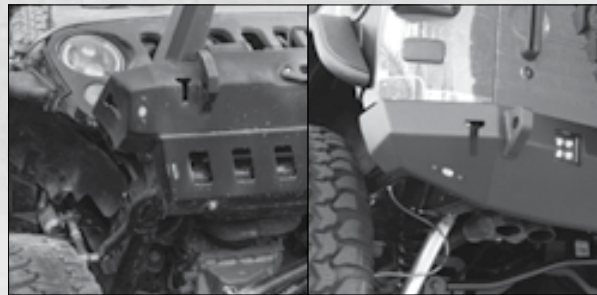

**INCLUDES 4
ROCK LIGHTS**

**4 FLAT
RUBBER MOUNTS**

**4 ANGLED
RUBBER MOUNTS**

PART NO. 09-80005

Universal applications or installed on Westin WJ2 front & rear bumpers. Includes 15' wiring harness.