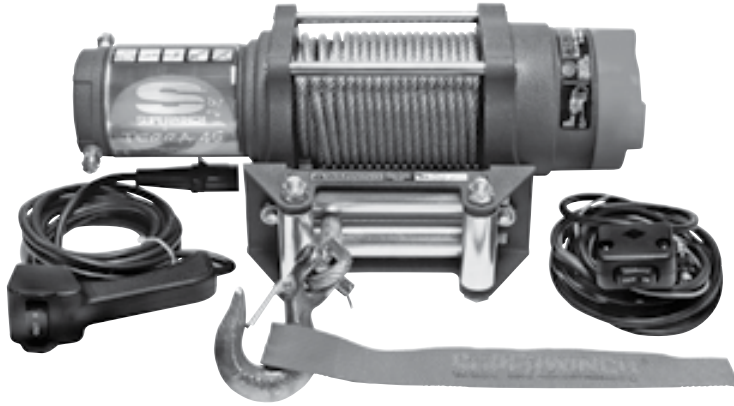

TERRA 45 WIRE ROPE

The Superwinch Terra 45 is the standout performer in powersports ATV/UTV winching. It's not a claim we make lightly and we back it up with stronger motors, wider gears, beefed up drums and durable steel cable. Terra 45 winches are the industry's first truly sealed utility terrain vehicle winch assembly.

All seals on the entire winch from the outmost end of the motor to the ergonomic free spool control knob all meet the IP67 rating. The 10' handheld remote and the solenoid are sealed at this same tough standard which ensures to keep out water, mud, snow and dust.

FEATURES:

- Rated line pull of 4,500 lbs
- 1.6 HP permanent magnetic motor
- 3-Stage planetary gearing with 191:1 ratio
- Sealed solenoid with circuit breaker
- Easy to engage ergonomic freespool control knob
- Wire rope measures 1/4" x 55'
- Heavy-duty, clevis pinned, latched hook
- Blue anodized aluminum hawse fairlead
- 10' rugged handheld remote control with handlebar mounted rocker switch
- Wide drum adds rope capacity

MECHANICAL WARRANTY: Limited Lifetime
ELECTRONIC WARRANTY: Limited 3 Year

PART NO. 1145220

SPECIFICATIONS	
Solenoid	Sealed, Circuit Breaker Protected
Brake	Mechanical, Automatic, Load Holding
Cable Diameter" (MM)	1/4" (6.5)
Weight Installed LBS (KG)	22 (10)

PERFORMANCE		
No Load	Amps	21
	Line Speed FPM (MPM)	15 (4.6)
At Load	Amps	178
	Line Speed FPM (MPM)	4.5 (13)