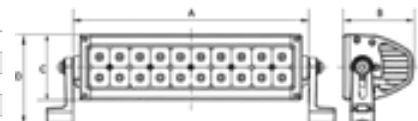

MODEL	A	B	C	D
09-13206	8.7 in.	3.4 in.	3.2 in.	4.9 in.
09-13212	12.7 in.	3.4 in.	3.2 in.	4.9 in.
09-13220	22.7 in.	3.4 in.	3.2 in.	4.9 in.
09-13230	32.7 in.	3.4 in.	3.2 in.	4.9 in.
09-13240	42.8 in.	3.4 in.	3.2 in.	4.9 in.
09-13250	49.8 in.	3.4 in.	3.2 in.	4.9 in.

PART NO.	POWER OUTPUT	BEAM TYPE	LEDS	FACE SIZE	RAW LUMENS	BEAM DISTANCE	OPERATING VOLTAGE
09-13206C	36W	Combo	12 x 3W	6"	2150	1050	10V-30V
09-13206S	36W	Spot	12 x 3W	6"	2150	2650	10V-30V
09-13212C	72W	Combo	24 x 3W	12"	3500	1025	10V-30V
09-13212S	72W	Spot	24 x 3W	12"	3500	3075	10V-30V
09-13220C	120W	Combo	40 x 3W	20"	6000	1235	10V-30V
09-13220S	120W	Spot	40 x 3W	20"	6000	3210	10V-30V
09-13230C	180W	Combo	60 x 3W	30"	10000	1580	10V-30V
09-13230S	180W	Spot	60 x 3W	30"	10000	3960	10V-30V
09-13240C	240W	Combo	80 x 3W	40"	14800	2480	10V-30V
09-13240S	240W	Spot	80 x 3W	40"	14800	6950	10V-30V
09-13250C	300W	Combo	100 x 3W	50"	19200	2865	10V-30V
09-13250S	300W	Spot	100 x 3W	50"	19200	7520	10V-30V