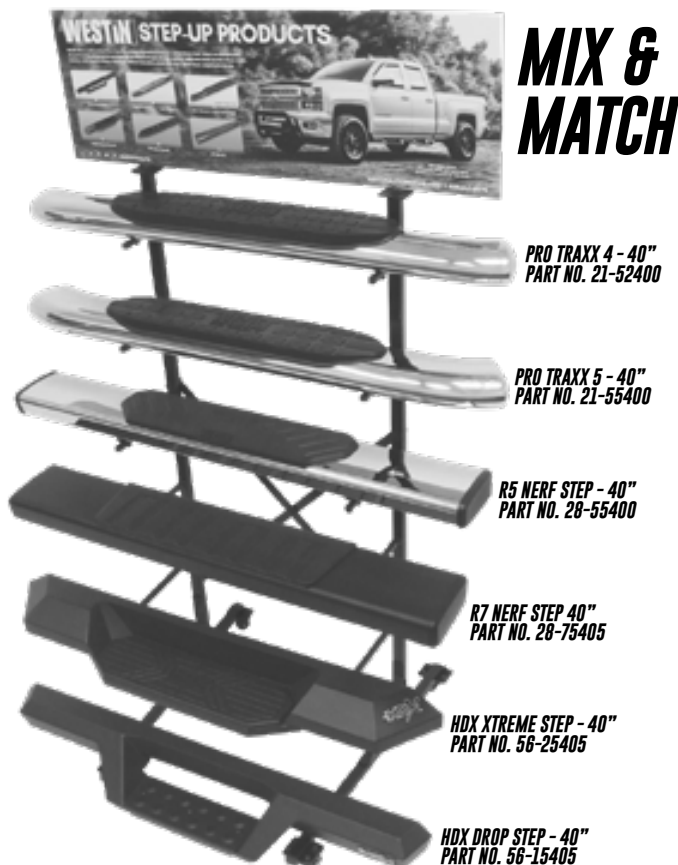

STEP-UP TOWER W/ 6 STEP SAMPLES

PART NO. 55476

- » Includes Tower w/ 6 Step Samples
- » Pro Traxx® 4 Sample / Polished
- » Pro Traxx® 5 Sample / Polished
- » R5 Nerf Step Bar / Polished
- » R7 Nerf Step Bar / Black
- » HDX Xtreme Step / Textured Black
- » HDX Drop Step / Textured Black