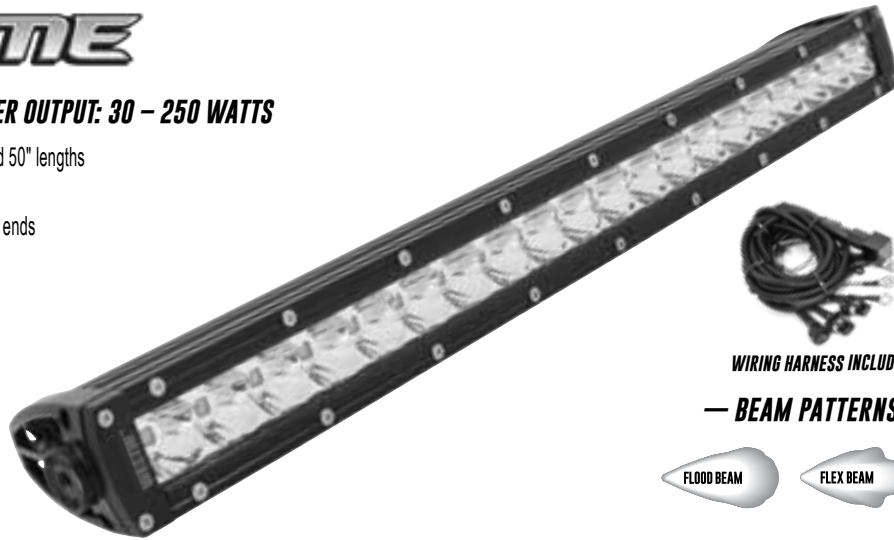

XTREME

LOW PROFILE SINGLE ROW / POWER OUTPUT: 30 – 250 WATTS

- » Face sizes available in 6", 10", 20", 30", 40" and 50" lengths
- » 5W LED chips
- » 6063 extruded aluminum housing with die-cast ends
- » Dust and moisture resistant lens
- » Gore pressure equalizing vent
- » Raw lumens: 3,000 - 21,500
- » Includes wiring harness with connector, switch, relay and in-line fuse and mounting hardware
- » Limited lifetime warranty
- » Available in flood flex beam

WIRING HARNESS INCLUDED

— BEAM PATTERNS —

— DIMENSIONS —

PART NO.	POWER OUTPUT	BEAM TYPE	LEDS	FACE SIZE	RAW LUMENS	BEAM DISTANCE	OPERATING VOLTAGE
09-12270-6F	30W	Flood	6 x 5W	6"	2980	299	9V-30V
09-12270-6S	30W	Flex	6 x 5W	6"	2980	434	9V-30V
09-12270-10F	50W	Flood	10 x 5W	10"	4980	384	9V-30V
09-12270-10S	50W	Flex	10 x 5W	10"	4980	522	9V-30V
09-12270-20F	100W	Flood	20 x 5W	20"	9960	525	9V-30V
09-12270-20S	100W	Flex	20 x 5W	20"	9960	722	9V-30V
09-12270-30F	150W	Flood	30 x 5W	30"	14940	635	9V-30V
09-12270-30S	150W	Flex	30 x 5W	30"	14940	869	9V-30V
09-12270-40F	200W	Flood	40 x 5W	40"	19920	738	9V-30V
09-12270-40S	200W	Flex	40 x 5W	40"	19920	1020	9V-30V
09-12270-50F	250W	Flood	50 x 5W	50"	24900	807	9V-30V
09-12270-50S	250W	Flex	50 x 5W	50"	24900	1140	9V-30V

MODEL	A	B	C	D
09-12270-6	7.6 in.	3.4 in.	1.9 in.	3.7 in.
09-12270-10	11.6 in.	3.4 in.	1.9 in.	3.7 in.
09-12270-20	21.4 in.	3.4 in.	1.9 in.	3.7 in.
09-12270-30	31.3 in.	3.4 in.	1.9 in.	3.7 in.
09-12270-40	41.1 in.	3.4 in.	1.9 in.	3.7 in.
09-12270-50	50.9 in.	3.4 in.	1.9 in.	3.7 in.

FUSION5

SINGLE ROW / POWER OUTPUT: 15 WATTS

- » Set of (2) Fusion5 LED lights
- » Dimensions: 5.5" x 1.8"
- » 3W LED chips
- » Dust and moisture resistant lens
- » Compact light ideal for ATV/UTV
- » Raw lumens: 1,850
- » Pivoting base mount bracket
- » Includes wiring harness with connector, switch, relay and in-line fuse and mounting hardware
- » Limited lifetime warranty
- » Available in flex beam