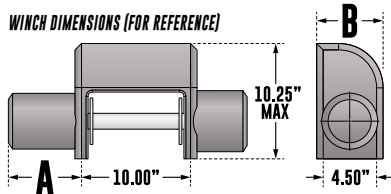

WINCH DIMENSIONS (FOR REFERENCE)