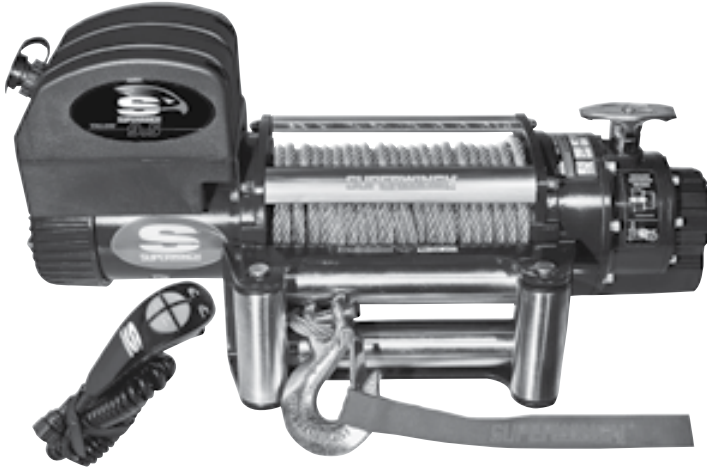

TALON 9.5

WIRE ROPE

No one likes waiting on a slow winch; the Superwinch Talon 9.5 combines super fast line speed during cable retrieval, with outstanding pulling power and stout 2-stage planetary gears for steady and predictable operation. The innovative external disc brake design provides 100% load

hold when running the brake hard. The stainless steel rollers stand up to weather and reduce drag and wire rope abrasion. Talon also features easy operation "pull and turn" clutch engagement. Talon has it all speed, power and durable performance.

MECHANICAL WARRANTY: Limited Lifetime **PART NO. 47-3608**
ELECTRONIC WARRANTY: Limited 7 Year

SPECIFICATIONS	
Solenoid	VS4 (Sealed Submersible Vented)
Brake	Mechanical, Automatic, Outside Drum
Cable Diameter* (MM)	3/8" (9.5)
Weight Installed LBS (KG)	90 (41)

FEATURES:

- Rated line pull of 9,500 lbs
- 5.2 HP sealed motor
- Automatic load holding external disc brake design located outside the drum
- Ergonomic free spool knob lifts and turns effortlessly
- 2-stage spur/2-stage planetary gearing with 148:1 ratio
- Sealed submersible vented solenoid
- Wire rope measures 3/8" x 85'
- Heavy duty, clevis pinned, latched hook
- 15' ergo handheld remote control with coiled cable and LED light indicators
- 62 FPM no load line speed
- IP 67 rated against dust and moisture
- Stainless steel 4-way roller fairlead

PERFORMANCE		
No Load	Amps	75
	Line Speed FPM (MPM)	62 (18.9)
At Load	Amps	430
	Line Speed FPM (MPM)	5.0 (1.5)