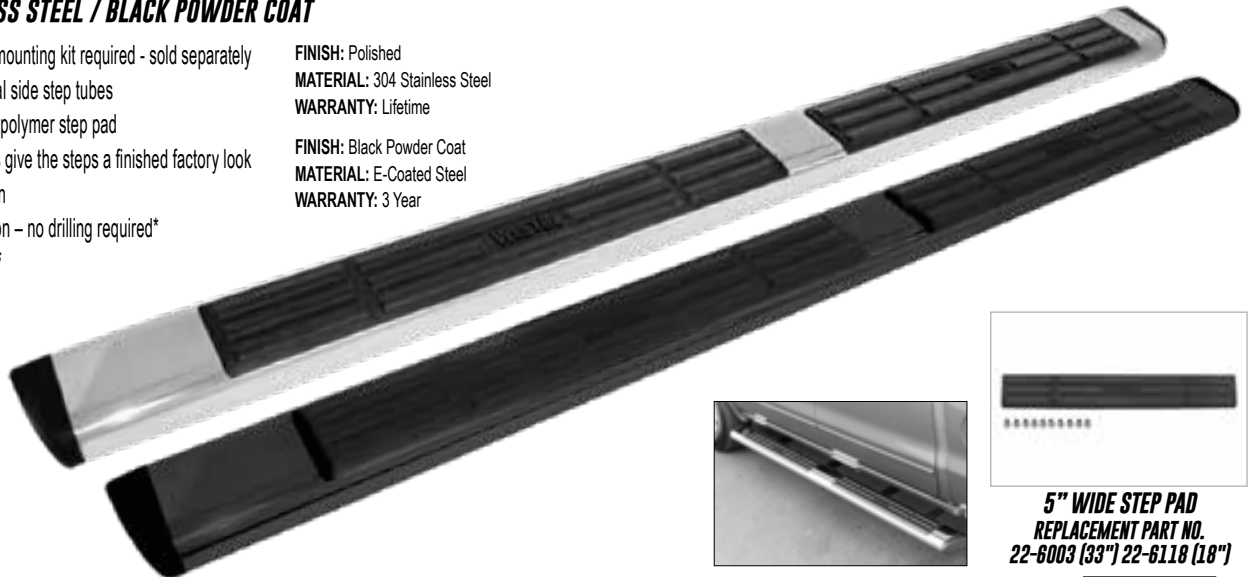

NERF STEP BARS

WESTIN®

PREMIER 6 OVAL NERF STEP BARS 304 STAINLESS STEEL / BLACK POWDER COAT

- » Vehicle specific mounting kit required - sold separately
- » Extra wide 6" oval side step tubes
- » Injection molded polymer step pad
- » Molded end caps give the steps a finished factory look
- » Solid construction
- » Bolt-on installation - no drilling required*

*On most applications

FINISH: Polished
MATERIAL: 304 Stainless Steel
WARRANTY: Lifetime

FINISH: Black Powder Coat
MATERIAL: E-Coated Steel
WARRANTY: 3 Year

**5" WIDE STEP PAD
REPLACEMENT PART NO.
22-6003 (33") 22-6118 (18")**