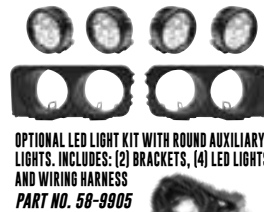

OPTIONAL SQUARE LED LIGHT KIT WITH HYPERQ AUXILIARY LIGHTS INCLUDES: (2) BRACKETS, (4) LED LIGHTS AND WIRING HARNESS
PART NO. 58-9915

OPTIONAL LED LIGHT KITS

OPTIONAL LED LIGHT KIT WITH ROUND AUXILIARY LIGHTS. INCLUDES: (2) BRACKETS, (4) LED LIGHTS AND WIRING HARNESS
PART NO. 58-9905