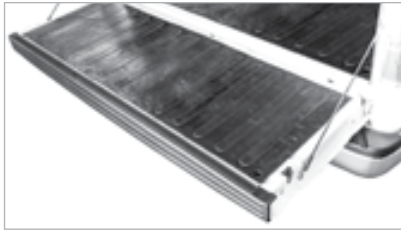

TRUCK BED MATS AND TAILGATE MATS

- » Heat molded and cut for specific truck bed size and design applications
- » 3/8" thick bed mat
- » For use with or without a spray liner
- » Made of 100% recycled rubber
- » Made in the USA

FINISH: Black
MATERIAL: Rubber
WARRANTY: 3 Year

CUSTOM FIT TRUCK BED MAT