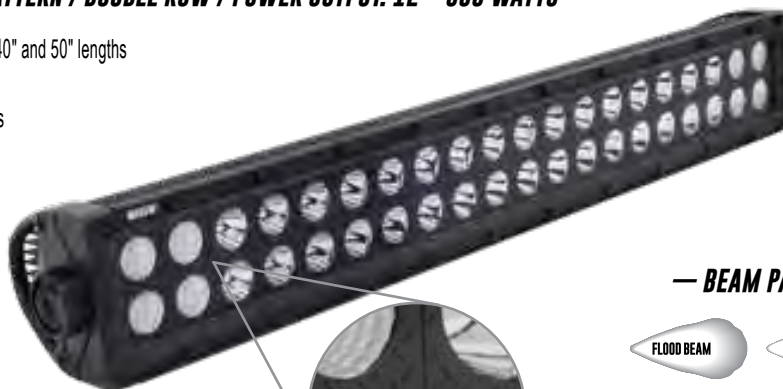

B-FORCE

BLACK FACE WITH DIAMOND PLATE PATTERN / DOUBLE ROW / POWER OUTPUT: 12 – 300 WATTS

- » Face sizes available in 2", 4", 6", 10", 12", 20", 30", 40" and 50" lengths
- » 3W LED chips
- » 6063 extruded aluminum housing with die-cast ends
- » Dust and moisture resistant lens
- » Raw lumens: 1,080 - 27,000
- » Includes mounting hardware and pigtail connector
- » Limited lifetime warranty
- » Available in flood or combo beam
- » Registered U.S. Patent

BLACK DIAMOND
PLATE PATTERN

— BEAM PATTERNS —

— DIMENSIONS —

PART NO.	POWER OUTPUT	BEAM TYPE	LEDS	FACE SIZE	RAW LUMENS	BEAM DISTANCE	OPERATING VOLTAGE	MODEL	A	B	C	D
09-12212-4F	12W	Flood	4 x 3w	2"	1080	104	9V-30V	09-12212-4	4.1 in.	3.4 in.	3.1 in.	4.8 in.
09-12212-8F	24W	Flood	8 x 3w	4"	2160	123	9V-30V	09-12212-8	6.1 in.	3.4 in.	3.1 in.	4.8 in.
09-12212-12C	36W	Combo	12 x 3w	6"	3240	326	9V-30V	09-12212-12	8.1 in.	3.4 in.	3.1 in.	4.8 in.
09-12212-20C	60W	Combo	20 x 3w	10"	5400	525	9V-30V	09-12212-20	12.1 in.	3.4 in.	3.1 in.	4.8 in.
09-12212-24C	72W	Combo	24 x 3w	12"	6480	610	9V-30V	09-12212-24	14.1 in.	3.4 in.	3.1 in.	4.8 in.
09-12212-40C	120W	Combo	40 x 3w	20"	10800	849	9V-30V	09-12212-40	22.2 in.	3.4 in.	3.1 in.	4.8 in.
09-12212-60C	180W	Combo	60 x 3w	30"	16200	909	9V-30V	09-12212-60	32.2 in.	3.4 in.	3.1 in.	4.8 in.
09-12212-80C	240W	Combo	80 x 3w	40"	21600	1103	9V-30V	09-12212-80	42.2 in.	3.4 in.	3.1 in.	4.8 in.
09-12212-100C	300W	Combo	100 x 3w	50"	27000	1154	9V-30V	09-12212-100	52.2 in.	3.4 in.	3.1 in.	4.8 in.

B-FORCE

BLACK FACE WITH DIAMOND PLATE PATTERN / SINGLE ROW / POWER OUTPUT: 30 – 250 WATTS

- » Face sizes available in 6", 10", 20", 30", 40" and 50" lengths
- » 5W LED chips
- » 6063 extruded aluminum housing with die-cast ends
- » Dust and moisture resistant lens
- » Gore pressure equalizing vent
- » Raw lumens: 2,980 - 24,900
- » Includes mounting hardware and pigtail connector
- » Limited lifetime warranty
- » Available in flood or combo beam
- » Registered U.S. Patent