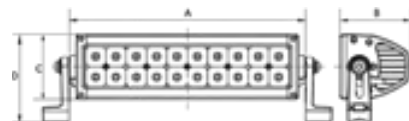

— BEAM PATTERNS —

— DIMENSIONS —

PART NO.	POWER OUTPUT	BEAM TYPE	LEDS	FACE SIZE	RAW LUMENS	BEAM DISTANCE	OPERATING VOLTAGE	MODEL	A	B	C	D
09-12212-4F	12W	Flood	4 x 3w	2"	1080	104	9V-30V	09-12212-4	4.1 in.	3.4 in.	3.1 in.	4.8 in.
09-12212-8F	24W	Flood	8 x 3w	4"	2160	123	9V-30V	09-12212-8	6.1 in.	3.4 in.	3.1 in.	4.8 in.
09-12212-12C	36W	Combo	12 x 3w	6"	3240	326	9V-30V	09-12212-12	8.1 in.	3.4 in.	3.1 in.	4.8 in.
09-12212-20C	60W	Combo	20 x 3w	10"	5400	525	9V-30V	09-12212-20	12.1 in.	3.4 in.	3.1 in.	4.8 in.
09-12212-24C	72W	Combo	24 x 3w	12"	6480	610	9V-30V	09-12212-24	14.1 in.	3.4 in.	3.1 in.	4.8 in.
09-12212-40C	120W	Combo	40 x 3w	20"	10800	849	9V-30V	09-12212-40	22.2 in.	3.4 in.	3.1 in.	4.8 in.
09-12212-60C	180W	Combo	60 x 3w	30"	16200	909	9V-30V	09-12212-60	32.2 in.	3.4 in.	3.1 in.	4.8 in.
09-12212-80C	240W	Combo	80 x 3w	40"	21600	1103	9V-30V	09-12212-80	42.2 in.	3.4 in.	3.1 in.	4.8 in.
09-12212-100C	300W	Combo	100 x 3w	50"	27000	1154	9V-30V	09-12212-100	52.2 in.	3.4 in.	3.1 in.	4.8 in.

B-FORCE

BLACK FACE WITH DIAMOND PLATE PATTERN / SINGLE ROW / POWER OUTPUT: 30 – 250 WATTS

- » Face sizes available in 6", 10", 20", 30", 40" and 50" lengths
- » 5W LED chips
- » 6063 extruded aluminum housing with die-cast ends
- » Dust and moisture resistant lens
- » Gore pressure equalizing vent
- » Raw lumens: 2,980 - 24,900
- » Includes mounting hardware and pigtail connector
- » Limited lifetime warranty
- » Available in flood or combo beam
- » Registered U.S. Patent