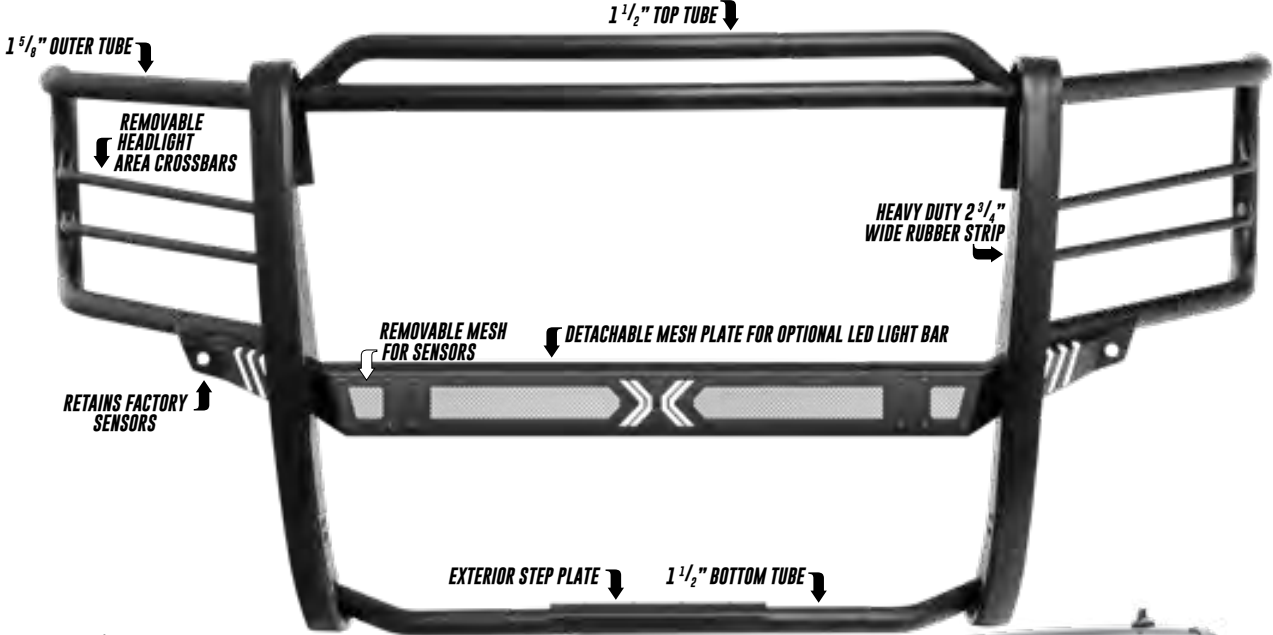

GRILLE GUARDS

WESTIN®

SPORTSMAN X GRILLE GUARD

TEXTURED BLACK

- » Provides added front end protection
- » Aggressive styling compliments today's larger grilles
- » Heavy duty 2 3/4" wide upright rubber strips
- » Removable center mesh for optional LED light
- » Removable smaller mesh accommodates factory sensors
- » Accepts LED flush mounted light bar - sold separately
- » Exterior step plate provides easy access to engine compartment
- » Removable headlight area crossbars
- » Sensor relocater kit for specific Chevy and Dodge applications - sold separately

FINISH: Textured Black
MATERIAL: E-Coated Steel
WARRANTY: 3 Year

**SPORTSMAN X
LED LIGHT BAR
PART NO. 40-23005**