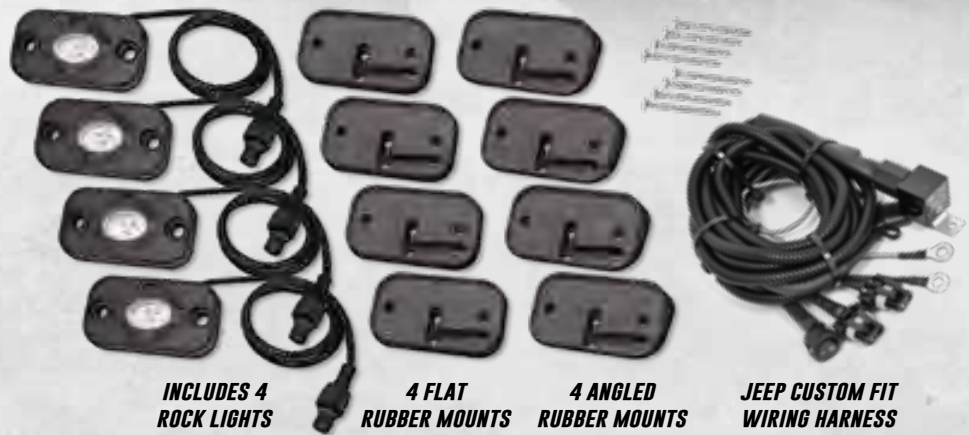

JEEP® WRANGLER PRODUCTS |

LED ROCK LIGHT KIT

WESTIN®

**SHOWN WITH OPTIONAL UNDERCARRIAGE
LED ROCK LIGHT KIT: PART NO. 09-80015**

- » Includes 4 LED lights, rubber mounts, wiring harness and hardware
- » Rubber mounts include 4 flat and 4 angled
- » Wiring harness includes connector, switch, relay and in-line fuse
- » Water resistant connectors
- » 3W LED chips
- » Raw lumens: 570
- » Power output: 9W per LED light
- » Dust and moisture resistant lens
- » 9' direct fit wiring harness mounts on Jeep JL and JK undercarriage
- » 15' universal wiring harness mounts on Westin WJ2 bumpers and will fit universal applications.
- » Easy install

FINISH: Textured Black
MATERIAL: Aluminum
WARRANTY: Limited Lifetime