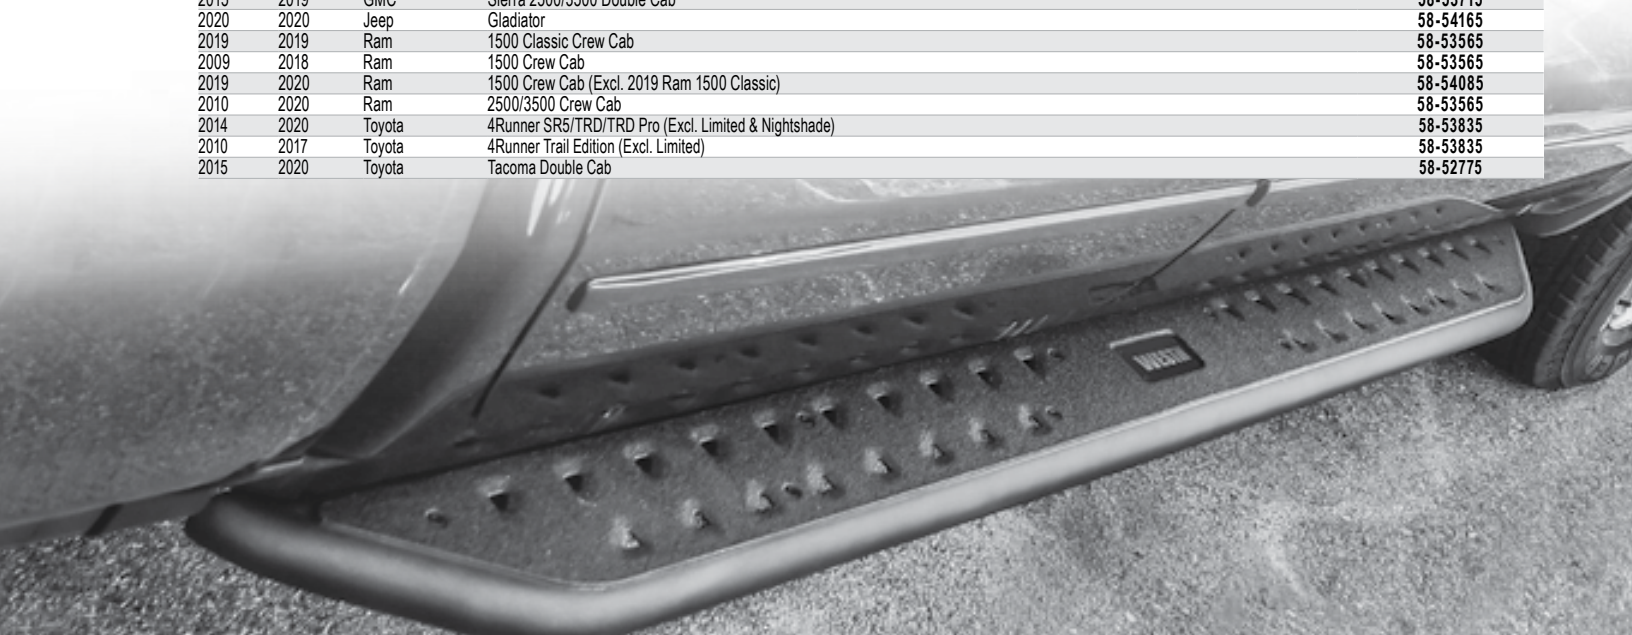

START	END	MAKE	MODEL	TEXTURED BLACK
2015	2020	Chevrolet	Colorado Crew Cab	58-53155
2014	2018	Chevrolet	Silverado 1500 Crew Cab	58-53725
2019	2020	Chevrolet	Silverado 1500 Crew Cab (Excl. 2019 Silverado LD)	58-54135
2014	2018	Chevrolet	Silverado 1500 Double Cab	58-53715
2020	2020	Chevrolet	Silverado 2500/3500 Crew Cab	58-54135
2015	2019	Chevrolet	Silverado 2500/3500 Crew Cab	58-53725
2015	2019	Chevrolet	Silverado 2500/3500 Double Cab	58-53715
2019	2019	Chevrolet	Silverado LD Double Cab	58-53715
2019	2019	Dodge	1500 Classic Crew Cab	58-53565
2009	2018	Dodge	1500 Crew Cab	58-53565
2010	2020	Dodge	2500/3500 Crew Cab	58-53565
2015	2020	Ford	F-150 SuperCab	58-53935
2015	2020	Ford	F-150 SuperCrew	58-53945
2017	2020	Ford	F-250/350 Crew Cab	58-53945
2017	2020	Ford	F-250/350 Super Cab	58-53935
2015	2020	GMC	Canyon Crew Cab	58-53155
2014	2018	GMC	Sierra 1500 Crew Cab	58-53725
2019	2020	GMC	Sierra 1500 Crew Cab (Excl. 2019 Sierra 1500 Limited)	58-54135
2014	2018	GMC	Sierra 1500 Double Cab	58-53715
2019	2019	GMC	Sierra 1500 Limited Double Cab	58-53715
2020	2020	GMC	Sierra 2500/3500 Crew Cab	58-54135
2015	2019	GMC	Sierra 2500/3500 Crew Cab	58-53725
2015	2019	GMC	Sierra 2500/3500 Double Cab	58-53715
2020	2020	Jeep	Gladiator	58-54165
2019	2019	Ram	1500 Classic Crew Cab	58-53565
2009	2018	Ram	1500 Crew Cab	58-53565
2019	2020	Ram	1500 Crew Cab (Excl. 2019 Ram 1500 Classic)	58-54085
2010	2020	Ram	2500/3500 Crew Cab	58-53565
2014	2020	Toyota	4Runner SR5/TRD/TRD Pro (Excl. Limited & Nightshade)	58-53835
2010	2017	Toyota	4Runner Trail Edition (Excl. Limited)	58-53835
2015	2020	Toyota	Tacoma Double Cab	58-52775