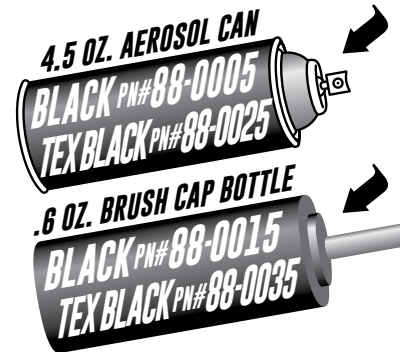

## NERF STEP BARS/ RUNNING BOARDS TOUCH UP PAINT