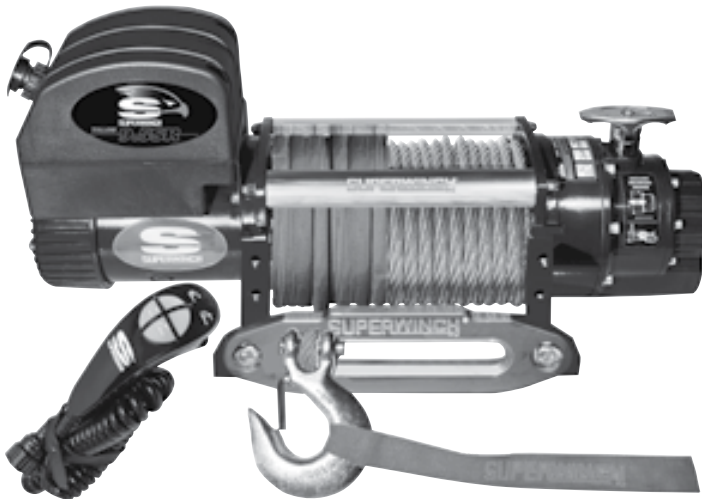

TALON 9.5SR

SYNTHETIC ROPE

MECHANICAL WARRANTY: Limited Lifetime **PART NO. 1695201**
ELECTRONIC WARRANTY: Limited 7 Year

SPECIFICATIONS	
Solenoid	VS4 (Sealed Submersible Vented)
Brake	Mechanical, Automatic, Outside Drum
Cable Diameter* (MM)	3/8" (9.5)
Weight Installed LBS (KG)	90 (41)

FEATURES:

- » Rated line pull of 9,500 lbs
- » 5.2 HP sealed motor
- » Automatic 100% load holding disc brake is located outside the drum
- » Brake minimizes heat transfer to retain synthetic rope integrity
- » Ergonomic free spool knob lifts and turns effortlessly
- » 2-stage spur/2-stage planetary gearing with 148:1 ratio
- » Sealed submersible vented solenoid
- » Certified Dyneema synthetic rope measures 3/8" x 80'
- » Heavy duty, clevis pinned, latched hook
- » 15' ergo handheld remote control with coiled cable and LED light indicators
- » 62 FPM no load line speed
- » IP 67 rated against dust and moisture
- » Blue anodized aluminum hawse fairlead

PERFORMANCE		
No Load	Amps	75
	Line Speed FPM (MPM)	62 (18.9)
At Load	Amps	430
	Line Speed FPM (MPM)	5.0 (1.5)