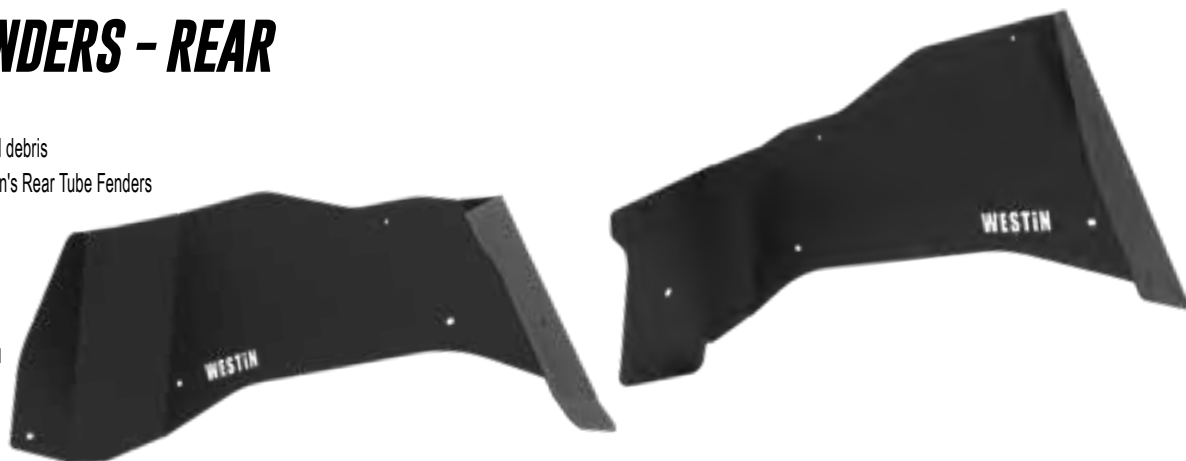

INNER FENDERS - REAR

- » Made of 16 gauge steel
- » Protection from rocks and debris
- » Designed to fit with Westin's Rear Tube Fenders
- » Sold in pairs (Set of 2)
- » Hardware included

FINISH: Textured Black
MATERIAL: E-Coated Steel
WARRANTY: 3 Year

TEXTURED BLACK FINISH