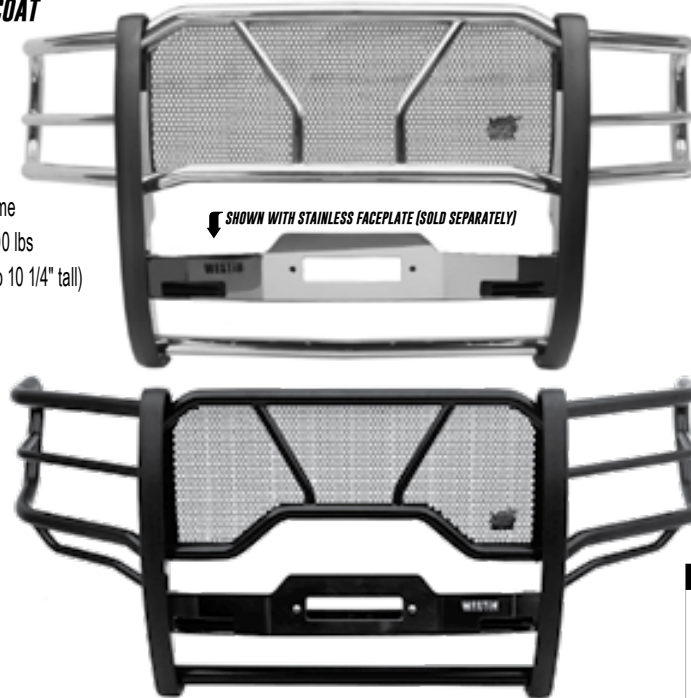

HDX WINCH MOUNT GRILLE GUARD

304 STAINLESS STEEL / BLACK POWDER COAT

- » Mount kit included
- » 1-piece welded uprights
- » 2" tube full wraparound wings
- » Full punch plate grille
- » Heavy duty tray brackets mount directly to the vehicle frame
- » Winch trays tested to a minimum straight line pull of 16,500 lbs
- » Fits most medium frame 8,000 - 12,500 lbs winches (up to 10 1/4" tall)

FINISH: Polished

MATERIAL: 304 Stainless Steel

WARRANTY: Lifetime

FINISH: Black Powder Coat

MATERIAL: E-Coated Steel

WARRANTY: 3 Year