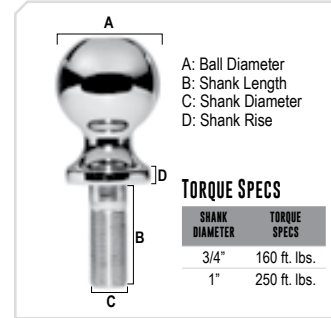

### TORQUE SPECS

SHANK DIAMETER	TORQUE SPECS
3/4"	160 ft. lbs.
1"	250 ft. lbs.