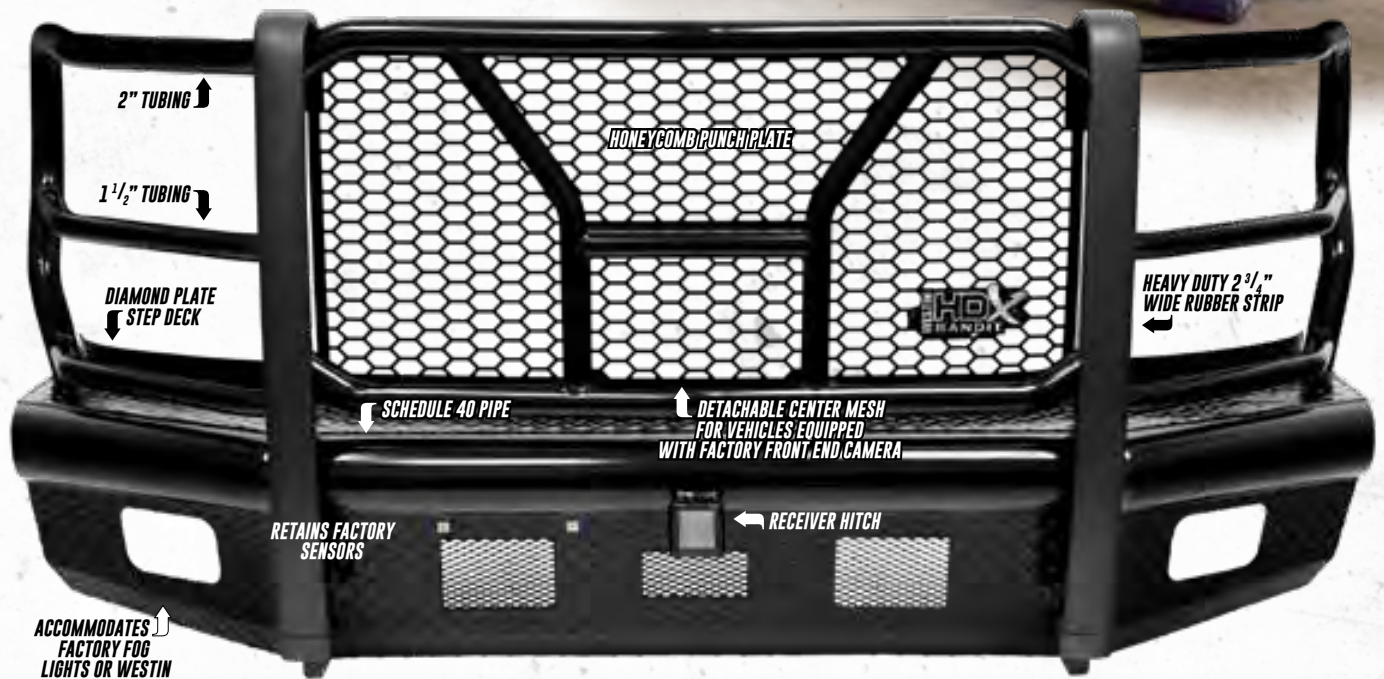

NEW PRODUCTS

HDX BANDIT FRONT BUMPER