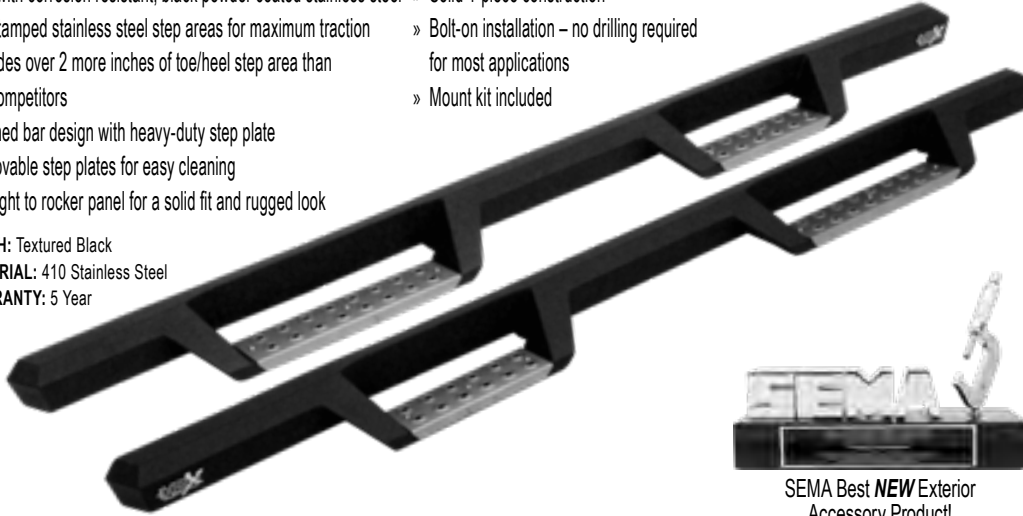

## RETAIL SUPPORT & WARRANTY

» Retail Support	194
» Westin Warranty Policy	196
» Superwinch Warranty Policy	198

	<p>» HDX Drop Nerf Step Bars ..... 5</p>
	<p>» HDX Xtreme Nerf Step Bars ..... 9</p>
	<p>» R5 Nerf Step Bars..... 10</p>
	<p>» PRO TRAXX Oval Nerf Step Bars ..... 12</p>
	<p>» R7 Nerf Step Bars..... 16</p>
	<p>» NEW - Outlaw Nerf Step Bars ..... 17</p>
	<p>» Platinum Oval Nerf Step Bars ..... 18</p>
	<p>» Premier Oval Nerf Step Bars ..... 21</p>
	<p>» GenX Oval Drop Nerf Step Bars ..... 25</p>
	<p>» E-Series 3 Nerf Step Bars ..... 26</p>
	<p>» Signature 3 Nerf Step Bars ..... 29</p>

## HDX STAINLESS DROP NERF STEP BARS TEXTURED BLACK

- » Built with corrosion resistant, black powder coated stainless steel
- » Die stamped stainless steel step areas for maximum traction
- » Provides over 2 more inches of toe/heel step area than our competitors
- » Notched bar design with heavy-duty step plate
- » Removable step plates for easy cleaning
- » Fits tight to rocker panel for a solid fit and rugged look
- » Solid 1-piece construction
- » Bolt-on installation – no drilling required for most applications
- » Mount kit included

**FINISH:** Textured Black  
**MATERIAL:** 410 Stainless Steel  
**WARRANTY:** 5 Year

HDX LOGO BADGE

STAINLESS STEEL STEP  
REPLACEMENT PART NO.  
56-100011 (11")  
56-100015 (15")

SEMA Best *NEW* Exterior  
Accessory Product!