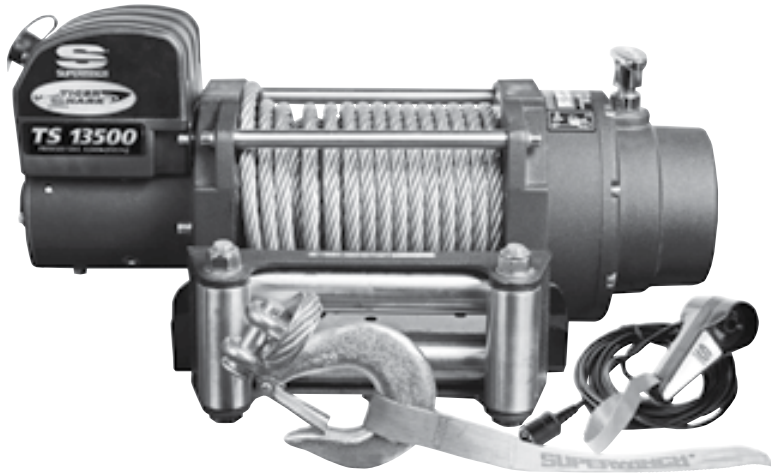

TIGER SHARK 13500

WIRE ROPE

A great solution for efficient and reliable towing with heavier loads. Superwinch Tiger Shark 13500 robust chassis adds more pulling power without breaking the bank. From powerful motors, to strong gears,

to long-life stainless steel parts, the Tiger Shark 13500 is a standout choice. It is easy to see why this remains one of Superwinch's most popular winches year after year.

FEATURES:

- Rated line pull of 13,500 lbs
- 5.3 HP motor
- 4-Stage planetary gearing with 518:1 ratio
- Weather sealed solenoid
- Ergonomic pull and turn freespool
- Wire rope measures 13/32" x 95'
- Heavy-duty, clevis pinned, latched hook
- Stainless steel 4-way roller fairlead
- Rugged handheld remote control

MECHANICAL WARRANTY: Limited Lifetime
ELECTRONIC WARRANTY: Limited 7 Year

PART NO. 1513200

SPECIFICATIONS	
Solenoid	Weather Sealed
Brake	Mechanical, Automatic, Load Holding
Cable Diameter* (MM)	13/32" (10.3)
Weight Installed LBS (KG)	134 (60.7)

PERFORMANCE		
No Load	Amps	120
	Line Speed FPM (MPM)	11 (3.4)
At Load	Amps	440
	Line Speed FPM (MPM)	4 (1.2)