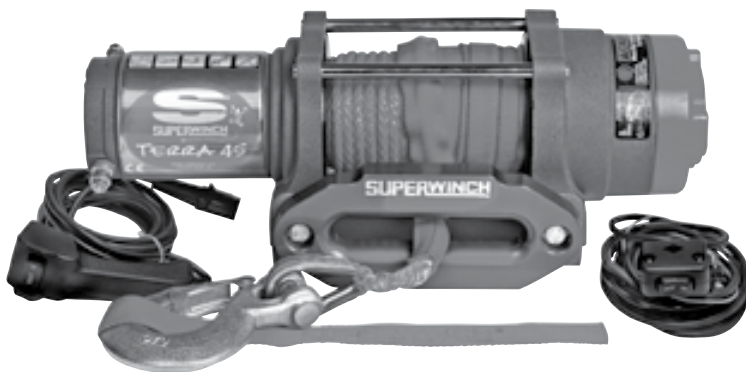

TERRA 45SR SYNTHETIC ROPE

FEATURES:

- Rated line pull of 4,500 lbs
- 1.6 HP permanent magnetic motor
- 3-Stage planetary gearing with 191:1 ratio
- Sealed solenoid with circuit breaker
- Easy to engage ergonomic freespool control knob
- Synthetic rope measures 1/4" x 55'
- Heavy-duty, clevis pinned, latched hook
- Blue anodized aluminum hawse fairlead
- 10' rugged handheld remote control with handlebar mounted rocker switch
- Wide drum adds rope capacity

MECHANICAL WARRANTY: Limited Lifetime
ELECTRONIC WARRANTY: Limited 3 Year

PART NO. 1145230

SPECIFICATIONS	
Solenoid	Sealed, Circuit Breaker Protected
Brake	Mechanical, Automatic, Load Holding
Cable Diameter" (MM)	1/4" (6.5)
Weight Installed LBS (KG)	19 (8.6)

PERFORMANCE		
No Load	Amps	21
	Line Speed FPM (MPM)	15 (4.6)
At Load	Amps	178
	Line Speed FPM (MPM)	4.5 (13)