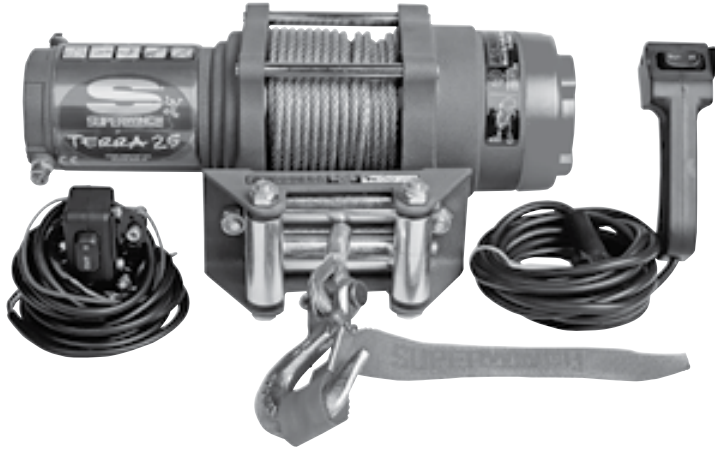

TERRA 25

WIRE ROPE

The Superwinch Terra 25 is the standout performer in powersports ATV/UTV winching. It's not a claim we make lightly and we back it up with stronger motors, wider gears, beefed up drums and durable steel cable. Designed with the toughest

terrains in mind, this series of ATV and side by side winches, delivers a pull rating of 2,500 lbs. Features rugged all metal 3-stage planetary gear train construction.

FEATURES:

- Rated line pull of 2,500 lbs
- 1.3 HP permanent magnetic motor
- 3-Stage planetary gearing with 140:1 ratio
- Sealed solenoid with circuit breaker
- Easy to engage ergonomic freespool control knob
- Wire rope measures 3/16" x 50'
- Heavy-duty, clevis pinned, latched hook
- Blue anodized aluminum hawse fairlead
- 10' rugged handheld remote control with handlebar mounted rocker switch
- Narrow drum allows easier mounting in tight spaces

MECHANICAL WARRANTY: Limited Lifetime
ELECTRONIC WARRANTY: Limited 7 Year

PART NO. 1125220

SPECIFICATIONS	
Solenoid	Sealed, Circuit Breaker Protected
Brake	Mechanical, Automatic, Load Holding
Cable Diameter" (MM)	3/16" (9.5)
Weight Installed LBS (KG)	18 (8.2)

PERFORMANCE		
No Load	Amps	25
	Line Speed FPM (MPM)	26 (7.9)
At Load	Amps	162
	Line Speed FPM (MPM)	10.5 (3.2)