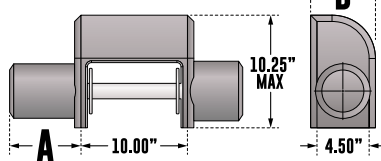

WINCH DIMENSIONS (FOR REFERENCE)